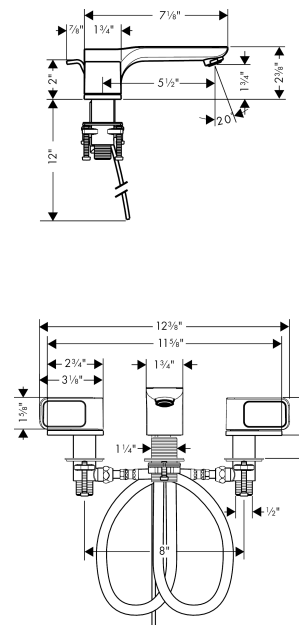

**AXOR Urquiola**  
**AXOR Urquiola Widespread Faucet, 1.2 GPM**  
 Finishes : **chrome** Part no. : **11041001**

**Description**

**Features**

- consists of: widespread Faucet, waste set
- Aerated spray
- Flow: 1.2 GPM (4.5 L/Min)
- 90° ceramic valves
- Includes pop-up drain

**Item details**

List Price \$ 1,197.00

**Technology**

**Compliance**

**Product image**

**Scale drawing**

**AXOR Urquiola**  
**AXOR Urquiola Widespread Faucet, 1.2 GPM**  
 Finishes : **chrome**    Part no. : **11041001**

Exploded drawing

Year of production: >07/16

**AXOR Urquiola**  
**AXOR Urquiola Widespread Faucet, 1.2 GPM**  
 Finishes : **chrome**    Part no. : **11041001**

## Spare parts list

Year of production: >07/16

Pos.	Description	Part no.	Price	PU
1	handle for hot water	95304000	-	1
2	handle for cold water	95305000	-	1
3	handle fixing set	98932000	-	1
4	escutcheon	95307000	-	1
5	shut off unit left closing	94008000	-	1
6	aerator M24x1 (4,5 l/min)	92877000	-	1
7	spout cpl.	95303000	-	1
8	pull rod	96923000	-	1
9	fixing set (Ø 32)	13961000	-	1
10	connection hose 18½" M8x0,75 3/8"	96321001	-	1
11	O-ring 34x4	98155000	-	1
12	flat seal	98749000	-	1
13	O-ring 13x2	98128000	-	1
14	shut off unit right closing	94009000	-	1
15	fixation extension 35 mm	13898000	-	1
a	pop up waste	94159000	-	1