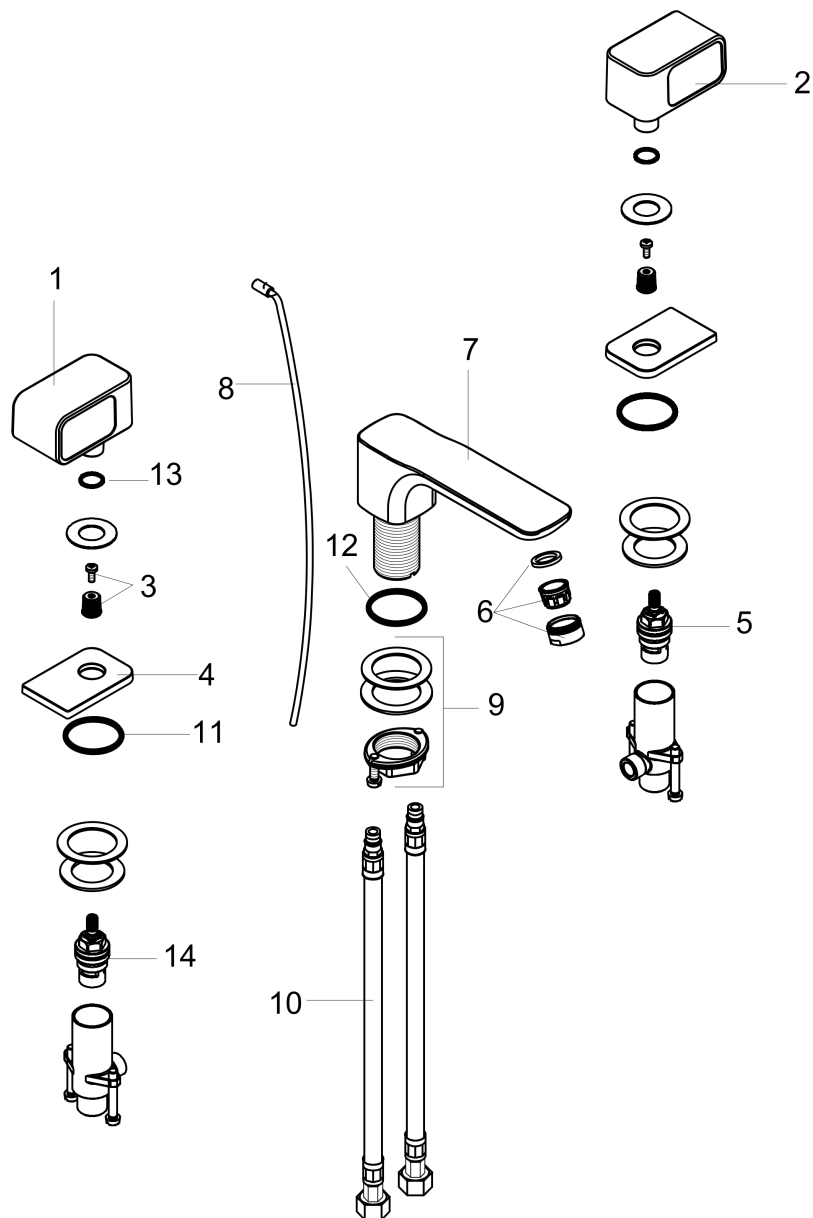

**AXOR Urquiola**  
**AXOR Urquiola Widespread Faucet, 1.2 GPM**  
 Finishes : **chrome** Part no. : **11041001**

**Description**

**Features**

- consists of: widespread Faucet, waste set
- Aerated spray
- Flow: 1.2 GPM (4.5 L/Min)
- 90° ceramic valves
- Includes pop-up drain

**Item details**

List Price \$ 1,197.00

**Technology**

**Compliance**

**Product image**

**Scale drawing**

**AXOR Urquiola**  
**AXOR Urquiola Widespread Faucet, 1.2 GPM**  
 Finishes : **chrome**    Part no. : **11041001**

Exploded drawing

Year of production: >07/16

**AXOR Urquiola**  
**AXOR Urquiola Widespread Faucet, 1.2 GPM**  
 Finishes : **chrome**    Part no. : **11041001**

## Spare parts list

Year of production: >07/16

Pos.	Description	Part no.	Price	PU
1	handle for hot water	95304000	-	1
2	handle for cold water	95305000	-	1
3	handle fixing set	98932000	-	1
4	escutcheon	95307000	-	1
5	shut off unit left closing	94008000	-	1
6	aerator M24x1 (4,5 l/min)	92877000	-	1
7	spout cpl.	95303000	-	1
8	pull rod	96923000	-	1
9	fixing set (Ø 32)	13961000	-	1
10	connection hose 18½" M8x0,75 3/8"	96321001	-	1
11	O-ring 34x4	98155000	-	1
12	flat seal	98749000	-	1
13	O-ring 13x2	98128000	-	1
14	shut off unit right closing	94009000	-	1
15	fixation extension 35 mm	13898000	-	1
a	pop up waste	94159000	-	1