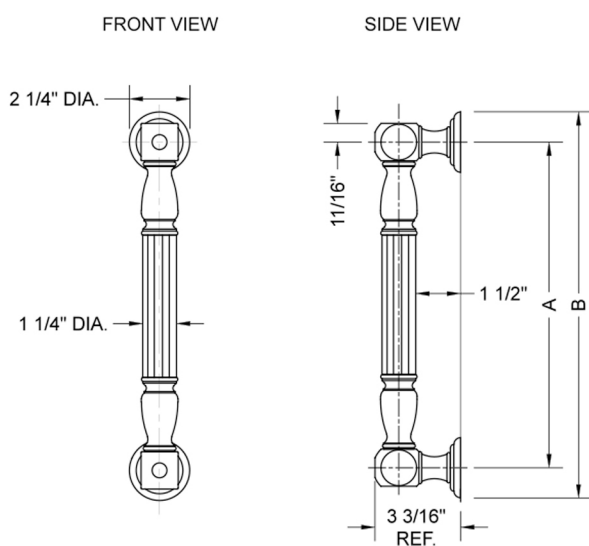

42" G21 Straight Grab Bar

Model #: G21-42-

FEATURES:

- ADA compliant when properly installed
- All brass construction, fully polished & plated
- All grab bars can be custom sized. Contact JACLO for pricing & availability
- Optional handshower sliders and toilet paper/wash cloth holders can be added only upon initial order
- Grab bars over 32" REQUIRE a middle post

SPECIFICATION DRAWING:

| BRASS LUXURY GRAB BAR | | | |
|---|----------------------|-----|---------|
| PART. # | DESCRIPTION | A | B |
| G21-12-XX | 12" CENTER TO CENTER | 12" | 14 1/4" |
| G21-16-XX | 16" CENTER TO CENTER | 16" | 18 1/4" |
| G21-18-XX | 18" CENTER TO CENTER | 18" | 20 1/4" |
| G21-24-XX | 24" CENTER TO CENTER | 24" | 26 1/4" |
| G21-32-XX | 32" CENTER TO CENTER | 32" | 34 1/4" |
| *NOTE: GRAB BARS OVER 32" REQUIRE A MIDDLE POST | | | |
| G21-36-XX | 36" CENTER TO CENTER | 36" | 38 1/4" |
| G21-42-XX | 42" CENTER TO CENTER | 42" | 44 1/4" |
| G21-48-XX | 48" CENTER TO CENTER | 48" | 50 1/4" |
| G21-60-XX | 60" CENTER TO CENTER | 60" | 62 1/4" |